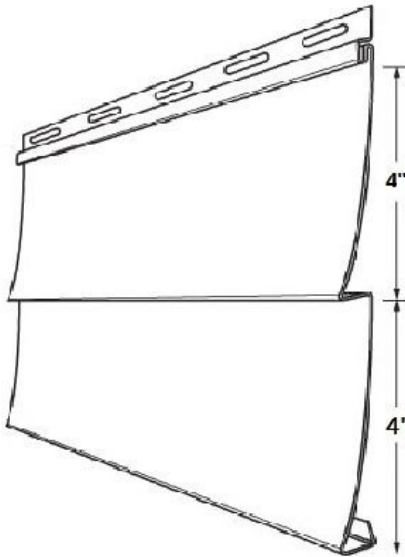

**SIDING
SPECIALISTS**
at WR VENTURES INC.

1750 Quinn Street
Prince George, BC
V2N 1X3

Phone: 250.562.9551
Toll Free: 1.866.562.9551
Fax: 250.562.4951
www.sidingspecialists.ca

4" Horizontal Bevel

Specifications:

Pieces per box ----- 24
Square feet per box ----- 200
Length per piece ----- 12'- 6"
Weight per box ----- 93.7 lbs

Finish ----- Light Roughsawn

* In Stock *

Product Features

Gentek's quality construction and easy-care features require minimal upkeep. Each panel is solid colour throughout, so it won't chip, flake and blister like painted surfaces. And unlike wood, it won't rot and warp due to moisture.

Simple Upkeep

Dramatically reduce your exterior maintenance because it never needs to be painted. Just rinse occasionally with a garden hose to remove most airborne dust and dirt and restore your siding's like-new beauty.

Investing in Your Home

Not only will it create an enjoyable, worry-free exterior, but will heighten your home's curb appeal as well. And in today's market, a beautiful, low-maintenance finish can greatly enhance the value of your home.

Easy Colour-Match System

Our Colour Clear Through® system makes it easy to find the perfect colour match for your exterior design. This special collection of colours ensures that all Gentek products - siding, soffit, fascia, trim, and rainware - will beautifully match throughout our vinyl, aluminum and steel product lines.

Warranty Coverage

Gentek siding is backed by a Lifetime Limited, Non-Prorated, Transferrable Warranty with hail protection and lifetime fade coverage.