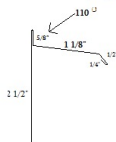

Reverse Drip Cap

Aluminum Sill

1" Trim

3 1/2" Super J

1 1/2" Super J

2" Deck Flashing

Factory Roof Edge

Roof Edge