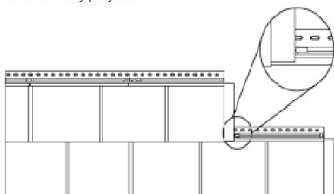

W.R. VENTURES LTD.

The Siding Specialists

250-562-9551

7.5 Roughsawn Shake

One-of-a-kind

Grayne's 7.5" Red Cedar Shingle offers the charm of natural cedar with none of the maintenance. The shingle's graining patterns create natural depth and shadows for a striking on-house appearance. Grayne's sharp, crisp edges and ual offset installation provide the most authentic look possible, from up close and from the curb.

Perfect Match

What makes natural shingles so striking is the colour variance found in the woodgrain. That's why Grayne offers six warm and welcoming cedar colours that have light and dark points like cedar found in nature. Ranging from stained looks to aged cedar, it's easy to find the perfect match for any project.

Frequently asked question:

How many different shingles does Grayne have? Grayne has created a panelized system consisting of 72 unique woodgrains on 8 different panel configurations.

What is Grayne's warranty? Grayne has a 50/5 year limited warranty, 50 years of manufacturing defects and 5 years on labor.

What fire rating does Grayne achieve? Grayne achieves a class 1A Fire Rating (passes Flame Spread and Smoke).